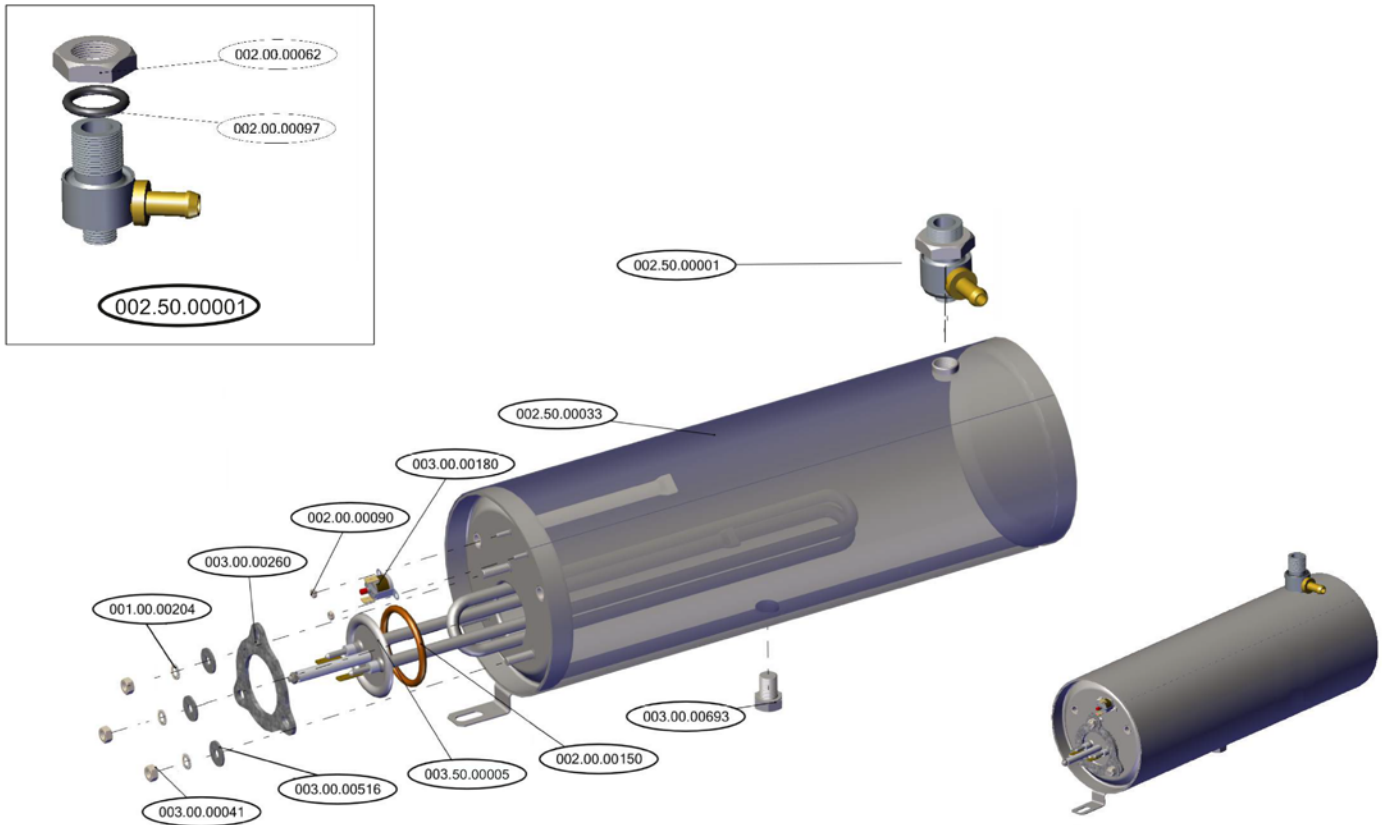

Parts Breakdown

Model CD-GR-0500 46798