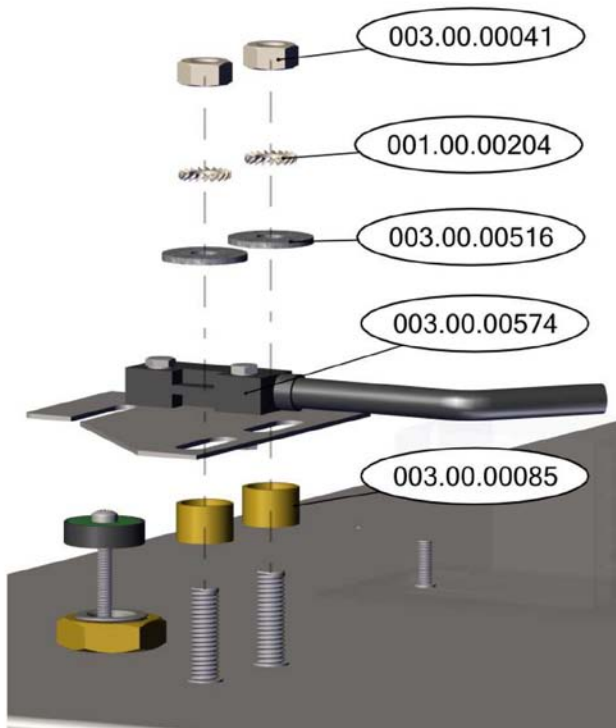

Parts Breakdown

Model CD-GR-0500 46798

Parts Breakdown

Model CD-GR-0500 46798

Parts Breakdown

Model CD-GR-0500 46798

Parts Breakdown

Model CD-GR-0500 46798

Parts Breakdown

Model CD-GR-0500 46798

DOOR SWITCH ELECTRICAL PART - SUPPORT

DOOR SWITCH ELECTRICAL PART - ASSEMBLY

Parts Breakdown

Model CD-GR-0500 46798

Parts Breakdown

Model CD-GR-0500 46798