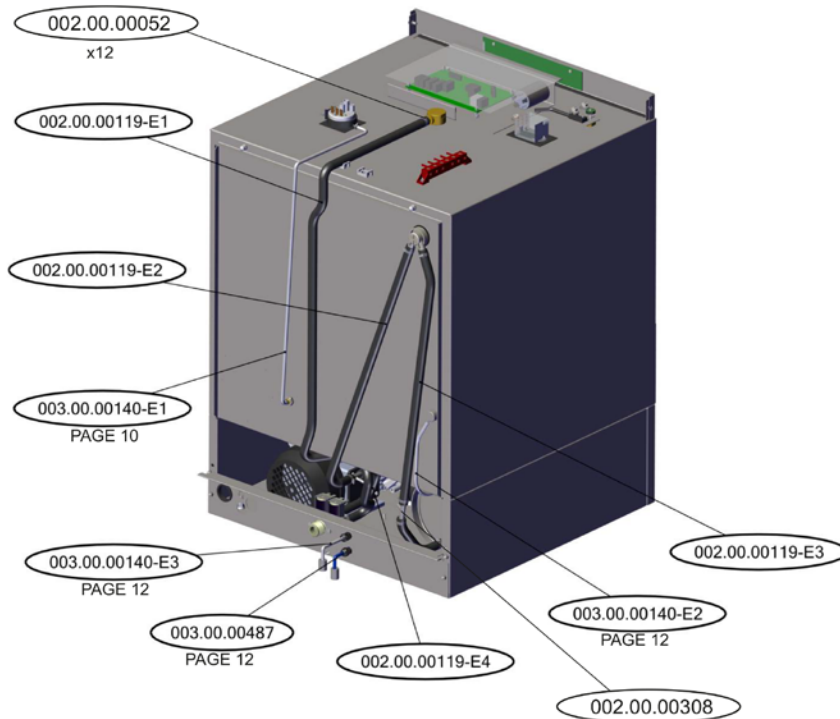

Parts Breakdown

Model CD-GR-0500 46798

DOOR SWITCH ELECTRICAL PART - SUPPORT

DOOR SWITCH ELECTRICAL PART - ASSEMBLY

Parts Breakdown

Model CD-GR-0500 46798

Parts Breakdown

Model CD-GR-0500 46798

Parts Breakdown

Model CD-GR-0500 46798

Parts Breakdown

Model CD-GR-0500 46798

Parts Breakdown

Model CD-GR-0500 46798

Parts Breakdown

Model CD-GR-0500 46798