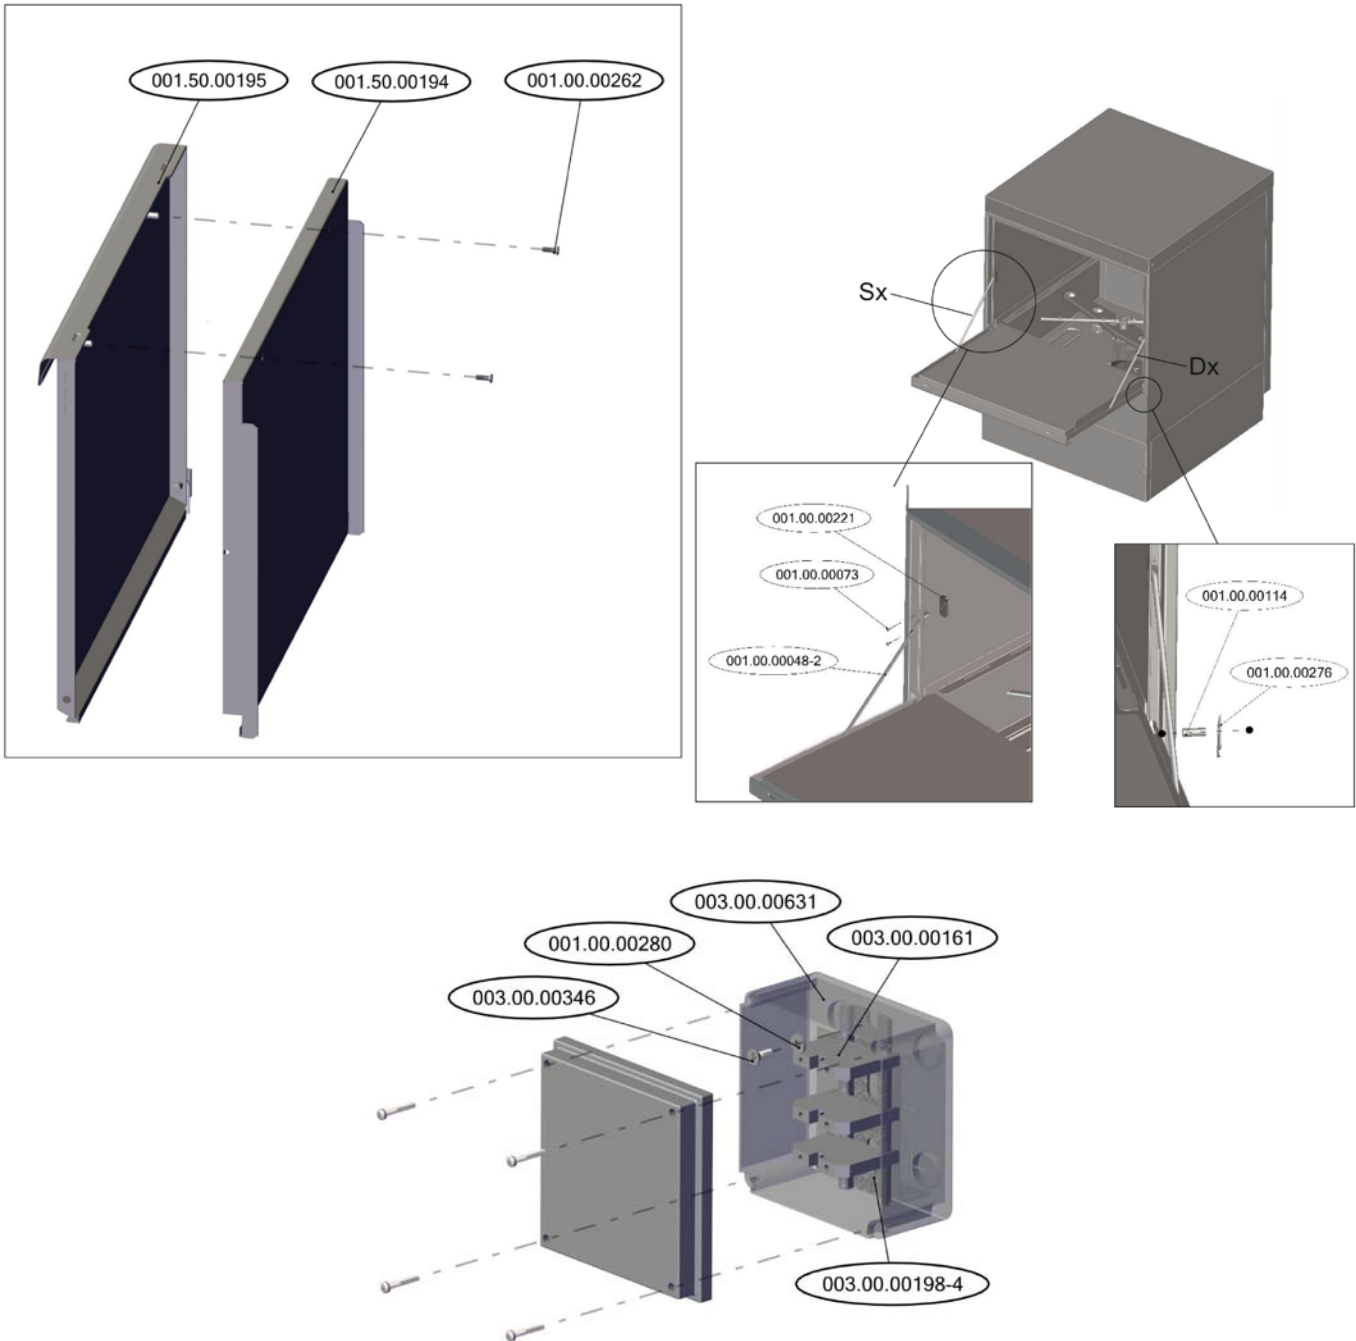

Parts Breakdown

Model CD-GR-0500 46798

Parts Breakdown

Model CD-GR-0500 46798

Parts Breakdown

Model CD-GR-0500 46798

Parts Breakdown

Model CD-GR-0500 46798

Parts Breakdown

Model CD-GR-0500 46798

DOOR SWITCH ELECTRICAL PART - SUPPORT

DOOR SWITCH ELECTRICAL PART - ASSEMBLY

Parts Breakdown

Model CD-GR-0500 46798

Parts Breakdown

Model CD-GR-0500 46798