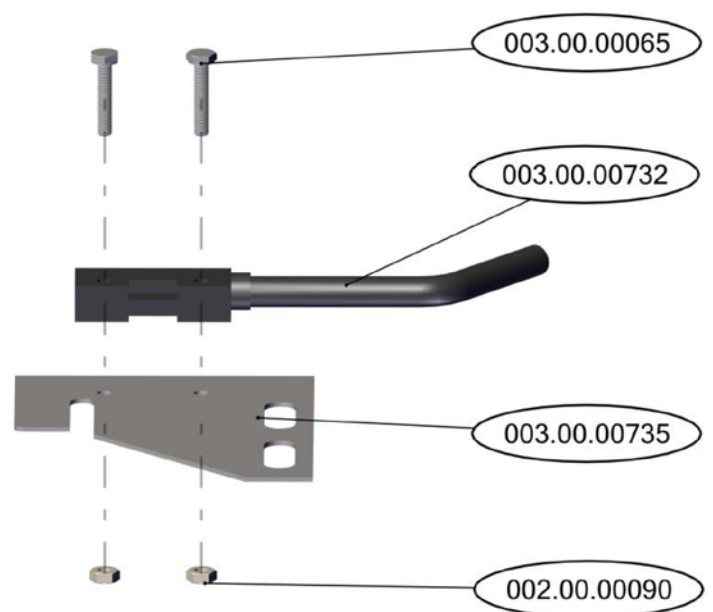

Parts Breakdown

Model CD-GR-0500 46798

Parts Breakdown

Model CD-GR-0500 46798

Parts Breakdown

Model CD-GR-0500 46798

Parts Breakdown

Model CD-GR-0500 46798

Parts Breakdown

Model CD-GR-0500 46798

DOOR SWITCH ELECTRICAL PART - SUPPORT

DOOR SWITCH ELECTRICAL PART - ASSEMBLY

Parts Breakdown

Model CD-GR-0500 46798

Parts Breakdown

Model CD-GR-0500 46798