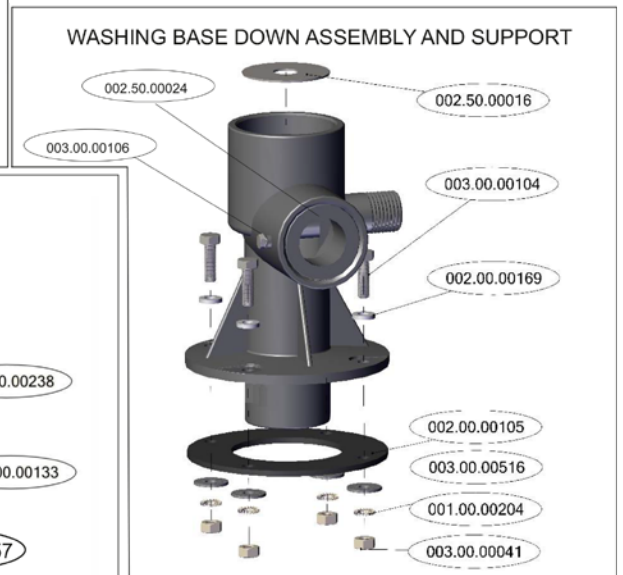

Parts Breakdown

Model CD-GR-0500 46798

DOOR SWITCH ELECTRICAL PART - SUPPORT

DOOR SWITCH ELECTRICAL PART - ASSEMBLY

Parts Breakdown

Model CD-GR-0500 46798

Parts Breakdown

Model CD-GR-0500 46798

Parts Breakdown

Model CD-GR-0500 46798

Parts Breakdown

Model CD-GR-0500 46798

Parts Breakdown

Model CD-GR-0500 46798

Parts Breakdown

Model CD-GR-0500 46798