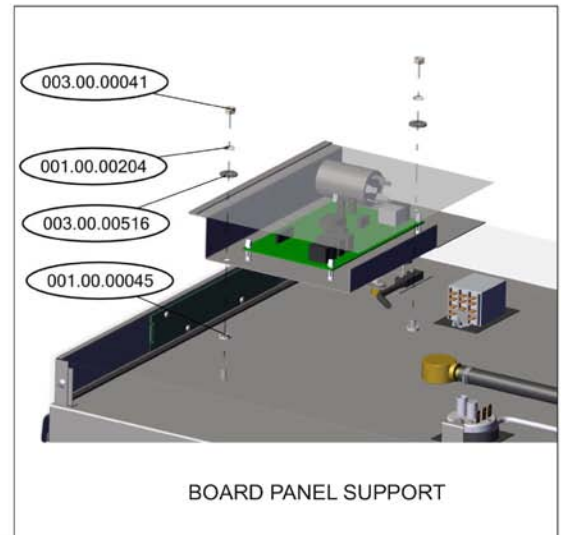

Parts Breakdown

Model CD-GR-0500 46798

Parts Breakdown

Model CD-GR-0500 46798

Parts Breakdown

Model CD-GR-0500 46798

Parts Breakdown

Model CD-GR-0500 46798

Parts Breakdown

Model CD-GR-0500 46798

DOOR SWITCH ELECTRICAL PART - SUPPORT

DOOR SWITCH ELECTRICAL PART - ASSEMBLY

Parts Breakdown

Model CD-GR-0500 46798

Parts Breakdown

Model CD-GR-0500 46798