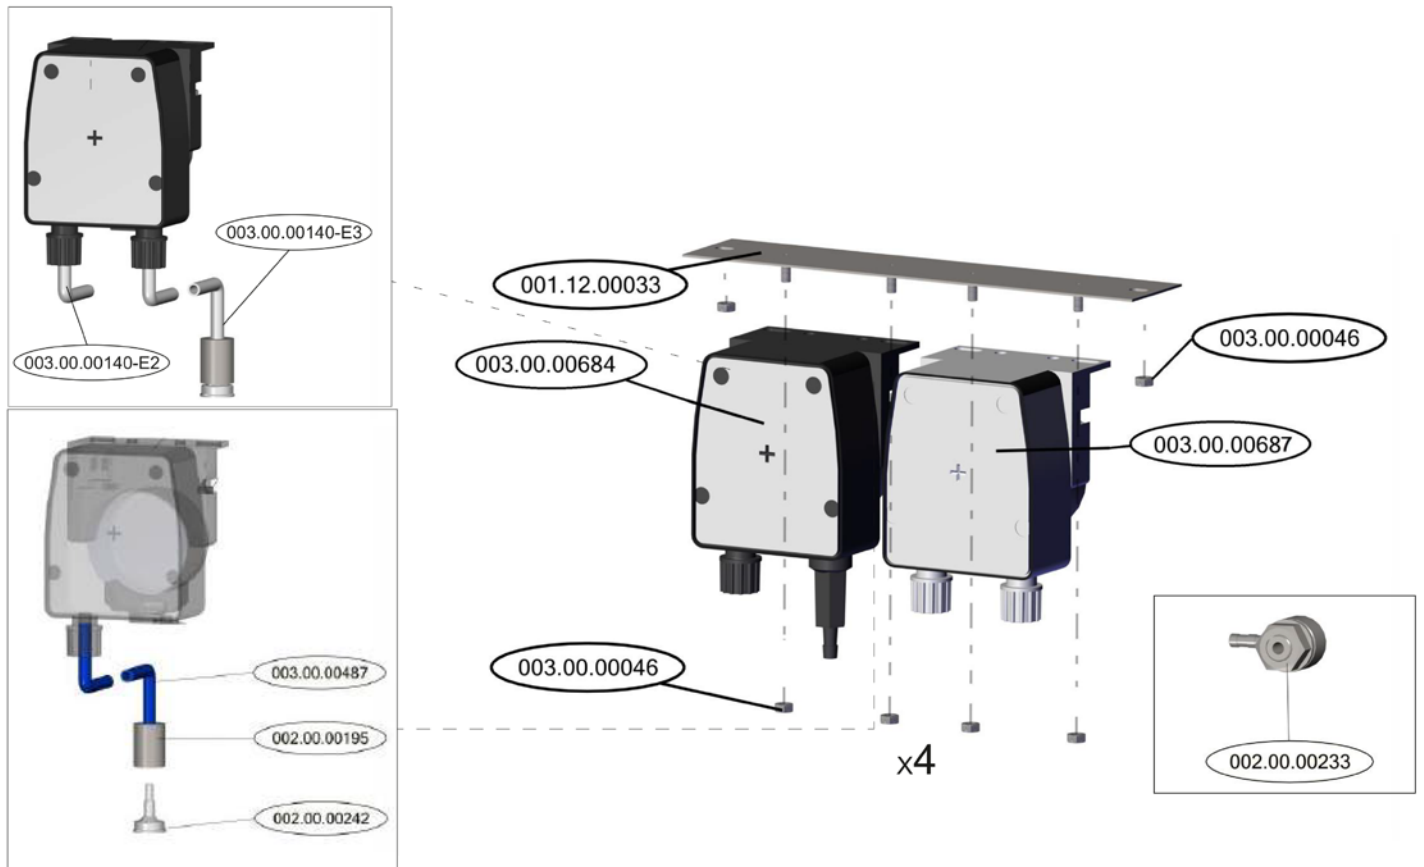

Parts Breakdown

Model CD-GR-0500 46798

Parts Breakdown

Model CD-GR-0500 46798

Parts Breakdown

Model CD-GR-0500 46798

Parts Breakdown

Model CD-GR-0500 46798

Parts Breakdown

Model CD-GR-0500 46798

DOOR SWITCH ELECTRICAL PART - SUPPORT

DOOR SWITCH ELECTRICAL PART - ASSEMBLY

Parts Breakdown

Model CD-GR-0500 46798

Parts Breakdown

Model CD-GR-0500 46798