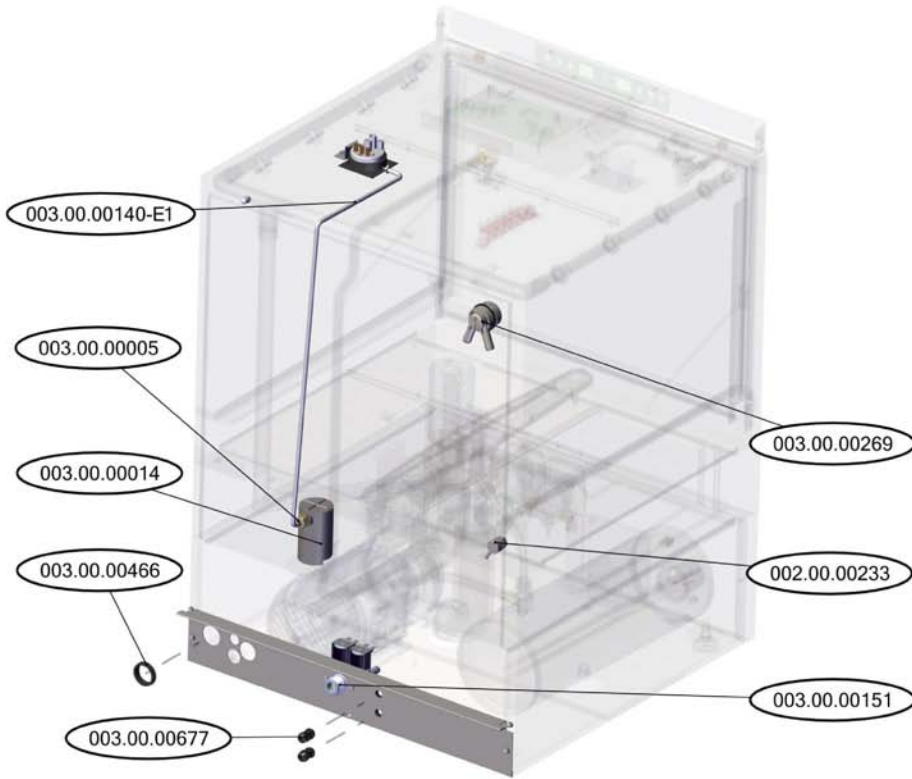

Parts Breakdown

Model CD-GR-0500 46798

Parts Breakdown

Model CD-GR-0500 46798

Parts Breakdown

Model CD-GR-0500 46798

Parts Breakdown

Model CD-GR-0500 46798

Parts Breakdown

Model CD-GR-0500 46798

DOOR SWITCH ELECTRICAL PART - SUPPORT

DOOR SWITCH ELECTRICAL PART - ASSEMBLY

Parts Breakdown

Model CD-GR-0500 46798

Parts Breakdown

Model CD-GR-0500 46798