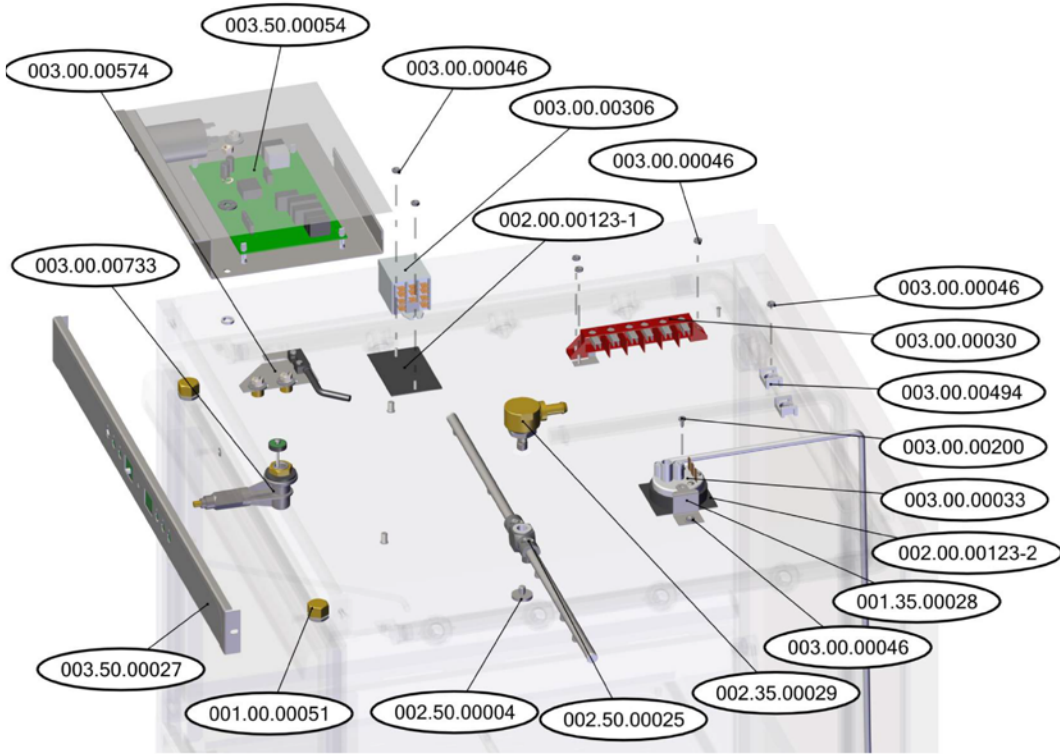

Parts Breakdown

Model CD-GR-0500 46798

Parts Breakdown

Model CD-GR-0500 46798

Parts Breakdown

Model CD-GR-0500 46798

Parts Breakdown

Model CD-GR-0500 46798

Parts Breakdown

Model CD-GR-0500 46798

DOOR SWITCH ELECTRICAL PART - SUPPORT

DOOR SWITCH ELECTRICAL PART - ASSEMBLY

Parts Breakdown

Model CD-GR-0500 46798

Parts Breakdown

Model CD-GR-0500 46798