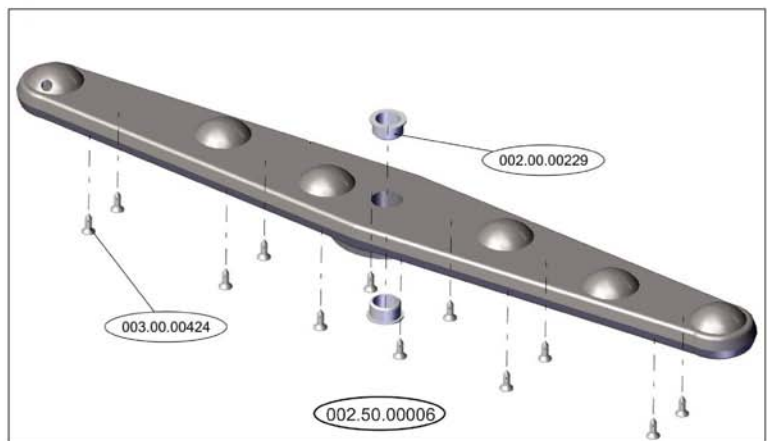

Parts Breakdown

Model CD-GR-0500 46798

DOOR SWITCH ELECTRICAL PART - SUPPORT

DOOR SWITCH ELECTRICAL PART - ASSEMBLY

Parts Breakdown

Model CD-GR-0500 46798

Parts Breakdown

Model CD-GR-0500 46798

Parts Breakdown

Model CD-GR-0500 46798

Parts Breakdown

Model CD-GR-0500 46798

Parts Breakdown

Model CD-GR-0500 46798

Parts Breakdown

Model CD-GR-0500 46798