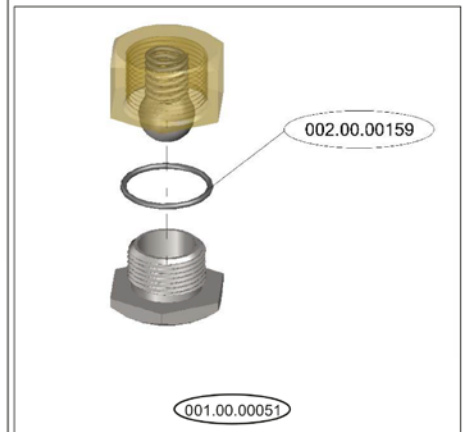

Parts Breakdown

Model CD-GR-0500 46798

Parts Breakdown

Model CD-GR-0500 46798

Parts Breakdown

Model CD-GR-0500 46798

Parts Breakdown

Model CD-GR-0500 46798

Parts Breakdown

Model CD-GR-0500 46798

DOOR SWITCH ELECTRICAL PART - SUPPORT

DOOR SWITCH ELECTRICAL PART - ASSEMBLY

Parts Breakdown

Model CD-GR-0500 46798

Parts Breakdown

Model CD-GR-0500 46798