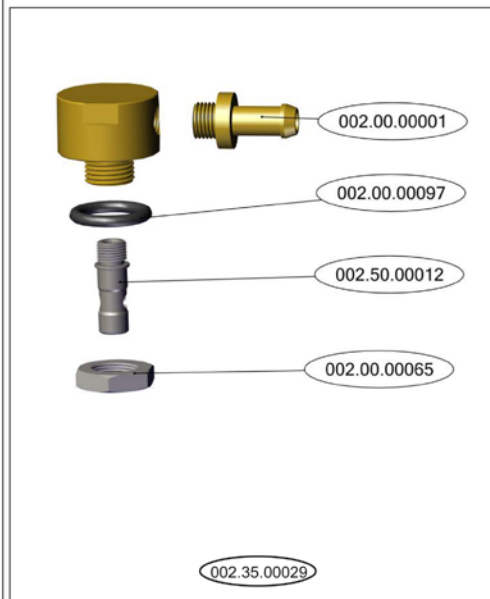

Parts Breakdown

Model CD-GR-0500 46798

Parts Breakdown

Model CD-GR-0500 46798

Parts Breakdown

Model CD-GR-0500 46798

Parts Breakdown

Model CD-GR-0500 46798

Parts Breakdown

Model CD-GR-0500 46798

DOOR SWITCH ELECTRICAL PART - SUPPORT

DOOR SWITCH ELECTRICAL PART - ASSEMBLY

Parts Breakdown

Model CD-GR-0500 46798

Parts Breakdown

Model CD-GR-0500 46798