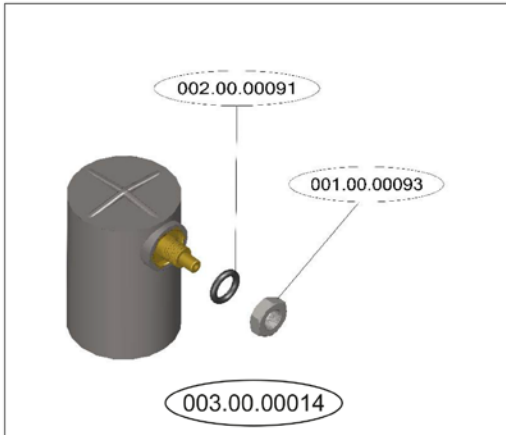

Parts Breakdown

Model CD-GR-0500 46798