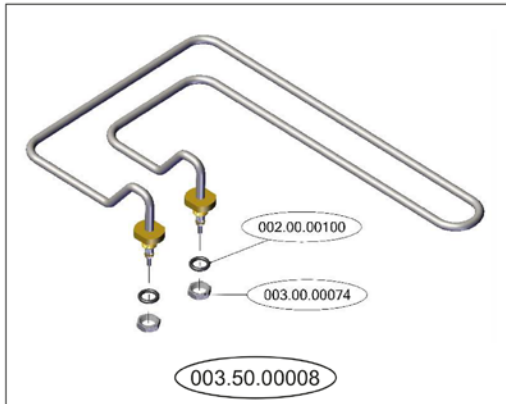

Parts Breakdown

Model CD-GR-0500 46798

DOOR SWITCH ELECTRICAL PART - SUPPORT

DOOR SWITCH ELECTRICAL PART - ASSEMBLY

Parts Breakdown

Model CD-GR-0500 46798

Parts Breakdown

Model CD-GR-0500 46798

Parts Breakdown

Model CD-GR-0500 46798

Parts Breakdown

Model CD-GR-0500 46798

Parts Breakdown

Model CD-GR-0500 46798

Parts Breakdown

Model CD-GR-0500 46798