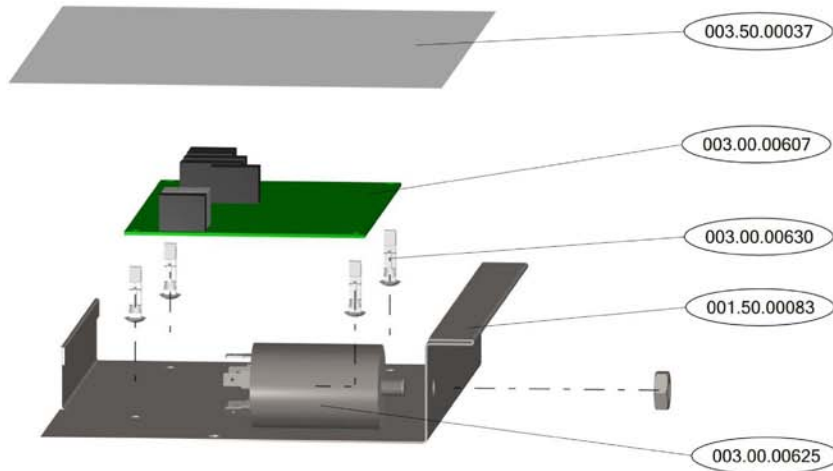

Parts Breakdown

Model CD-GR-0500 46798

Parts Breakdown

Model CD-GR-0500 46798

Parts Breakdown

Model CD-GR-0500 46798

Parts Breakdown

Model CD-GR-0500 46798

Parts Breakdown

Model CD-GR-0500 46798

DOOR SWITCH ELECTRICAL PART - SUPPORT

DOOR SWITCH ELECTRICAL PART - ASSEMBLY

Parts Breakdown

Model CD-GR-0500 46798

Parts Breakdown

Model CD-GR-0500 46798