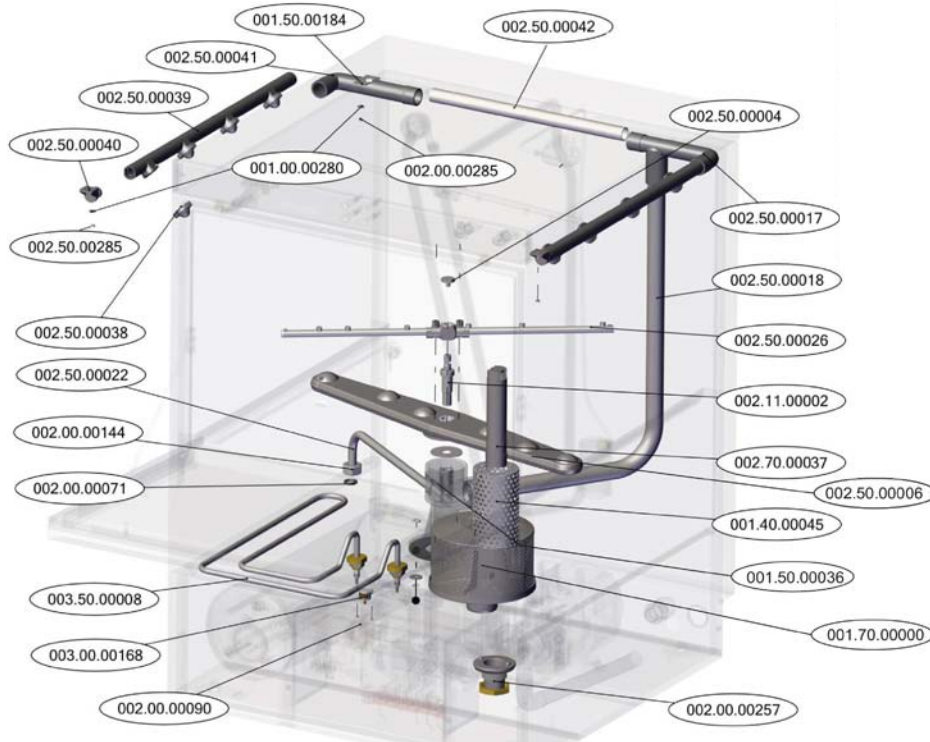

Parts Breakdown

Model CD-GR-0500 46798

DOOR SWITCH ELECTRICAL PART - SUPPORT

DOOR SWITCH ELECTRICAL PART - ASSEMBLY

Parts Breakdown

Model CD-GR-0500 46798

Parts Breakdown

Model CD-GR-0500 46798

Parts Breakdown

Model CD-GR-0500 46798

Parts Breakdown

Model CD-GR-0500 46798

Parts Breakdown

Model CD-GR-0500 46798

Parts Breakdown

Model CD-GR-0500 46798