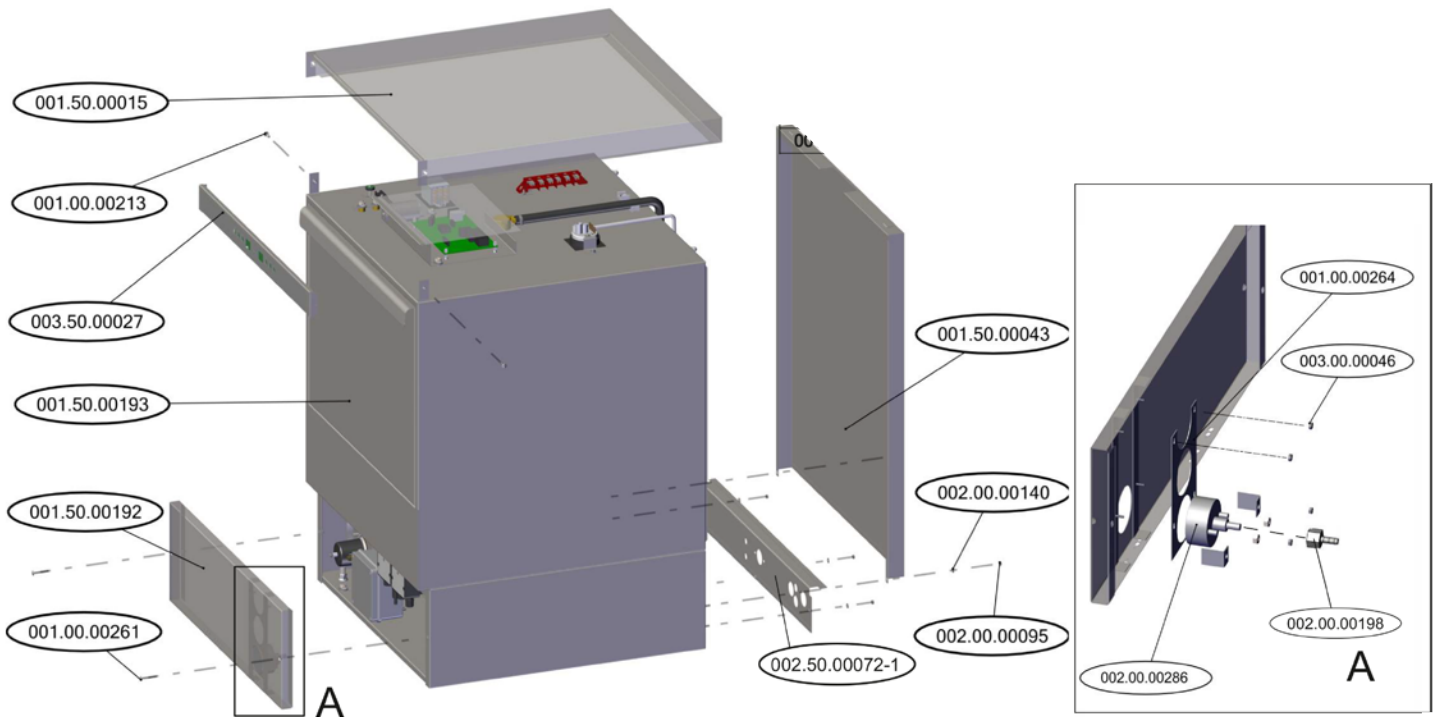

Parts Breakdown

Model CD-GR-0500 46798

Parts Breakdown

Model CD-GR-0500 46798

Parts Breakdown

Model CD-GR-0500 46798

Parts Breakdown

Model CD-GR-0500 46798

Parts Breakdown

Model CD-GR-0500 46798

DOOR SWITCH ELECTRICAL PART - SUPPORT

DOOR SWITCH ELECTRICAL PART - ASSEMBLY

Parts Breakdown

Model CD-GR-0500 46798

Parts Breakdown

Model CD-GR-0500 46798