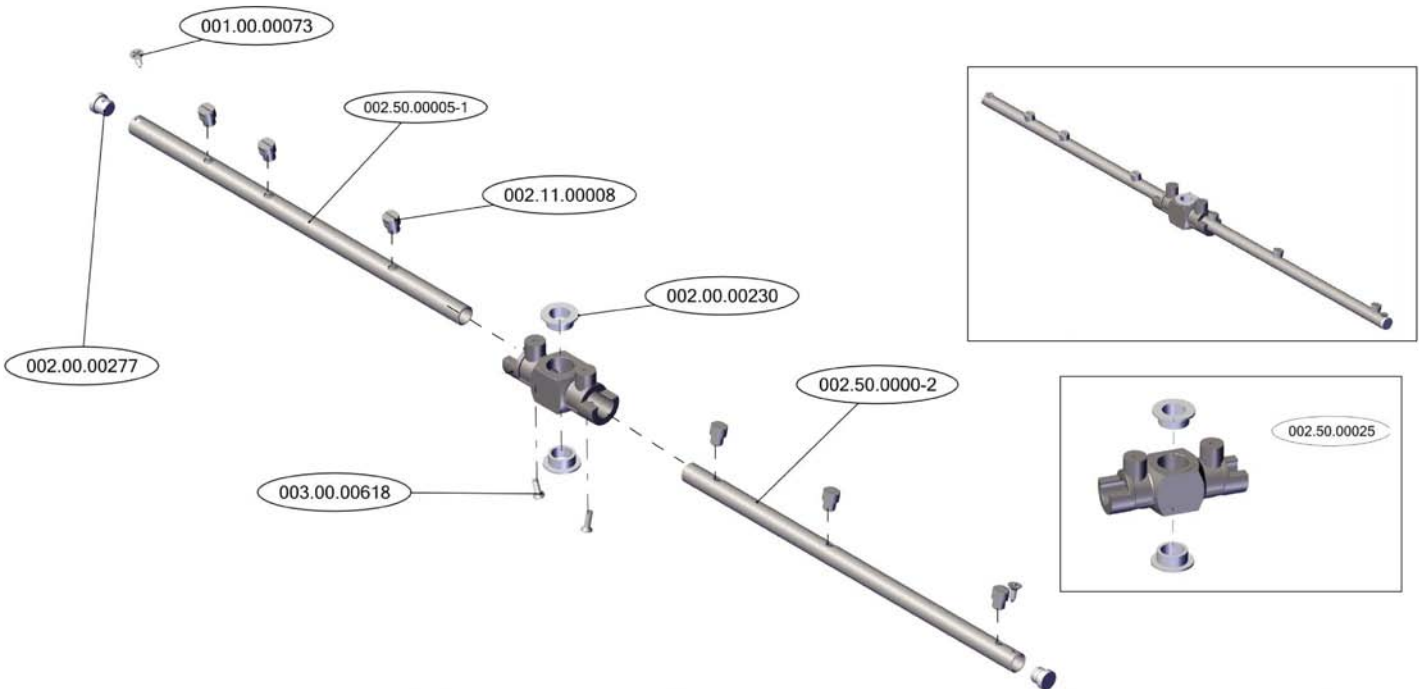

Parts Breakdown

Model CD-GR-0500 46798

Parts Breakdown

Model CD-GR-0500 46798

Parts Breakdown

Model CD-GR-0500 46798

Parts Breakdown

Model CD-GR-0500 46798

Parts Breakdown

Model CD-GR-0500 46798

DOOR SWITCH ELECTRICAL PART - SUPPORT

DOOR SWITCH ELECTRICAL PART - ASSEMBLY

Parts Breakdown

Model CD-GR-0500 46798

Parts Breakdown

Model CD-GR-0500 46798