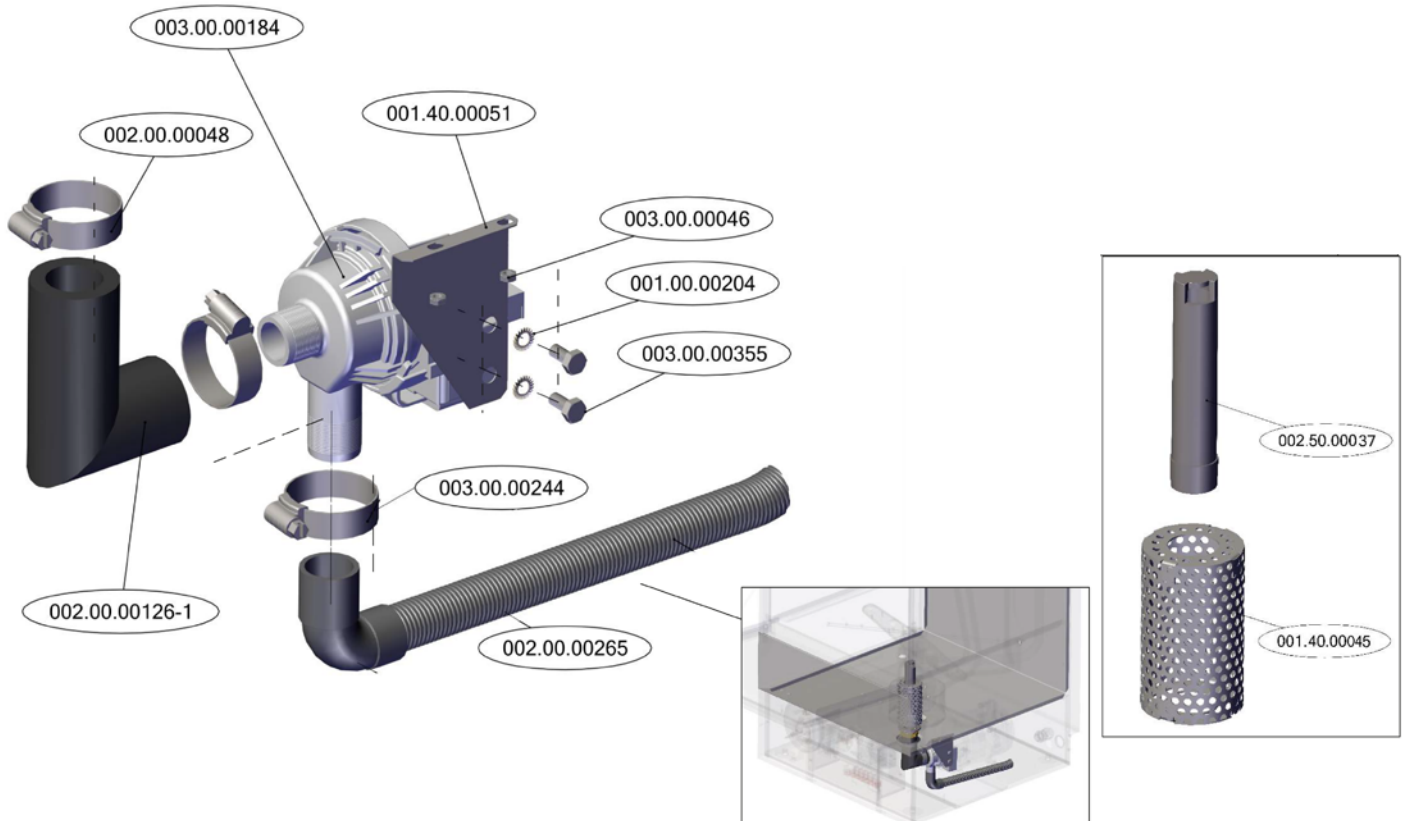

Parts Breakdown

Model CD-GR-0500 46798

DOOR SWITCH ELECTRICAL PART - SUPPORT

DOOR SWITCH ELECTRICAL PART - ASSEMBLY

Parts Breakdown

Model CD-GR-0500 46798

Parts Breakdown

Model CD-GR-0500 46798

Parts Breakdown

Model CD-GR-0500 46798

Parts Breakdown

Model CD-GR-0500 46798

Parts Breakdown

Model CD-GR-0500 46798

Parts Breakdown

Model CD-GR-0500 46798