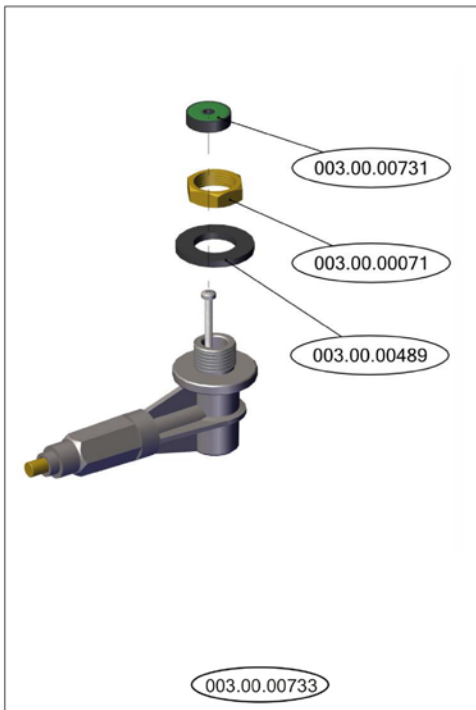

Parts Breakdown

Model CD-GR-0500 46798

Parts Breakdown

Model CD-GR-0500 46798

Parts Breakdown

Model CD-GR-0500 46798

Parts Breakdown

Model CD-GR-0500 46798

Parts Breakdown

Model CD-GR-0500 46798

DOOR SWITCH ELECTRICAL PART - SUPPORT

DOOR SWITCH ELECTRICAL PART - ASSEMBLY

Parts Breakdown

Model CD-GR-0500 46798

Parts Breakdown

Model CD-GR-0500 46798