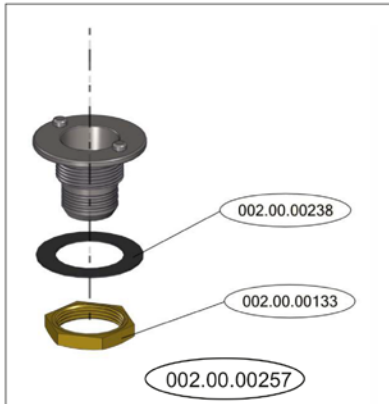

Parts Breakdown

Model CD-GR-0500 46798

DOOR SWITCH ELECTRICAL PART - SUPPORT

DOOR SWITCH ELECTRICAL PART - ASSEMBLY

Parts Breakdown

Model CD-GR-0500 46798

Parts Breakdown

Model CD-GR-0500 46798

Parts Breakdown

Model CD-GR-0500 46798

Parts Breakdown

Model CD-GR-0500 46798

Parts Breakdown

Model CD-GR-0500 46798

Parts Breakdown

Model CD-GR-0500 46798