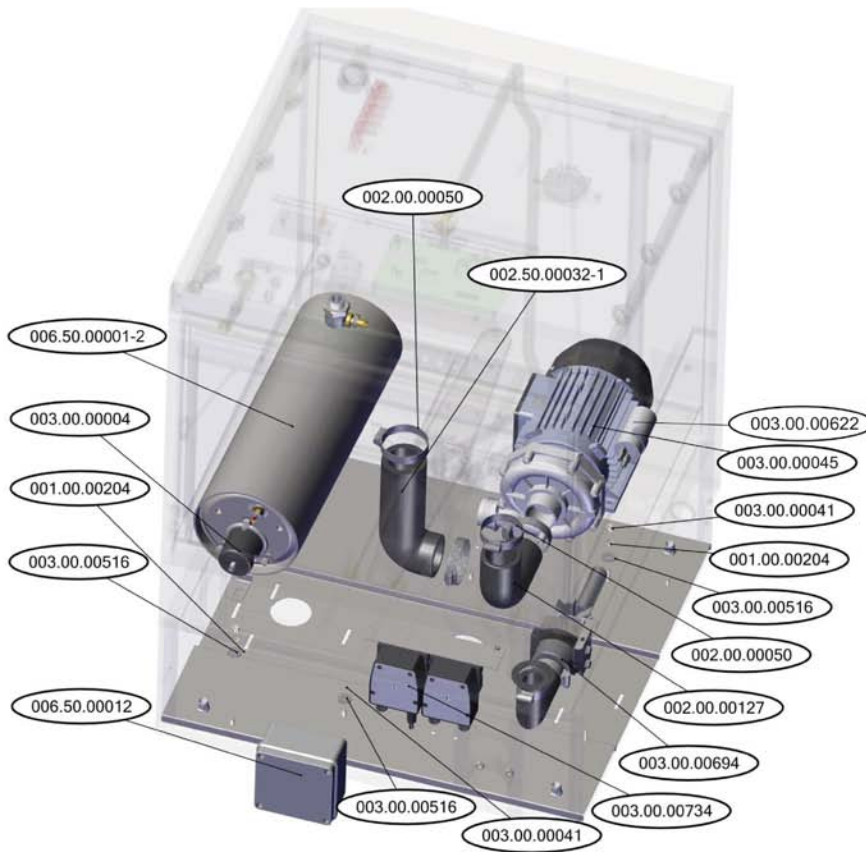

Parts Breakdown

Model CD-GR-0500 46798

DOOR SWITCH ELECTRICAL PART - SUPPORT

DOOR SWITCH ELECTRICAL PART - ASSEMBLY

Parts Breakdown

Model CD-GR-0500 46798

Parts Breakdown

Model CD-GR-0500 46798

Parts Breakdown

Model CD-GR-0500 46798

Parts Breakdown

Model CD-GR-0500 46798

Parts Breakdown

Model CD-GR-0500 46798

Parts Breakdown

Model CD-GR-0500 46798