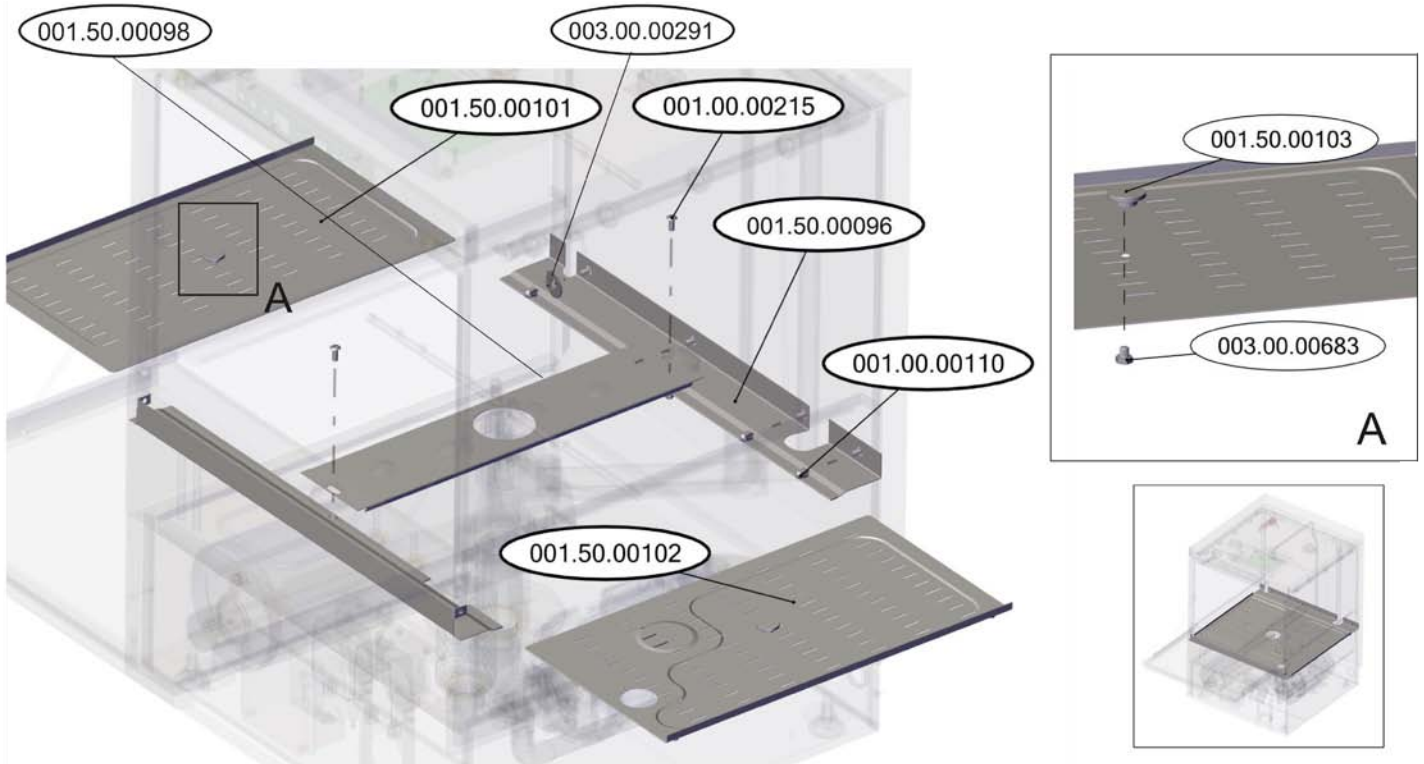

Parts Breakdown

Model CD-GR-0500 46798

Parts Breakdown

Model CD-GR-0500 46798

Parts Breakdown

Model CD-GR-0500 46798

Parts Breakdown

Model CD-GR-0500 46798

Parts Breakdown

Model CD-GR-0500 46798

DOOR SWITCH ELECTRICAL PART - SUPPORT

DOOR SWITCH ELECTRICAL PART - ASSEMBLY

Parts Breakdown

Model CD-GR-0500 46798

Parts Breakdown

Model CD-GR-0500 46798