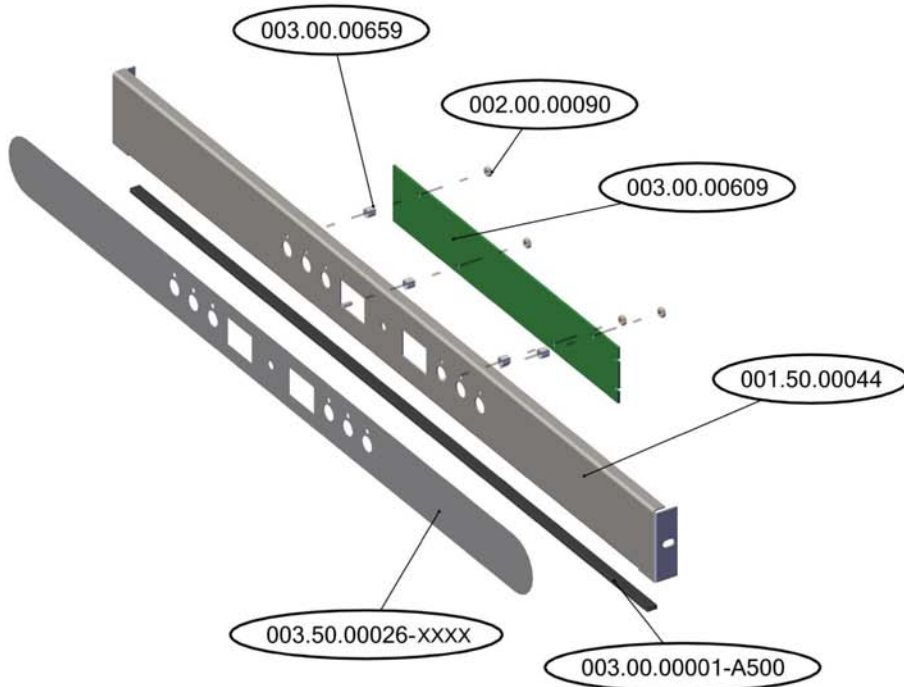

Parts Breakdown

Model CD-GR-0500 46798

Parts Breakdown

Model CD-GR-0500 46798

Parts Breakdown

Model CD-GR-0500 46798

Parts Breakdown

Model CD-GR-0500 46798

Parts Breakdown

Model CD-GR-0500 46798

DOOR SWITCH ELECTRICAL PART - SUPPORT

DOOR SWITCH ELECTRICAL PART - ASSEMBLY

Parts Breakdown

Model CD-GR-0500 46798

Parts Breakdown

Model CD-GR-0500 46798